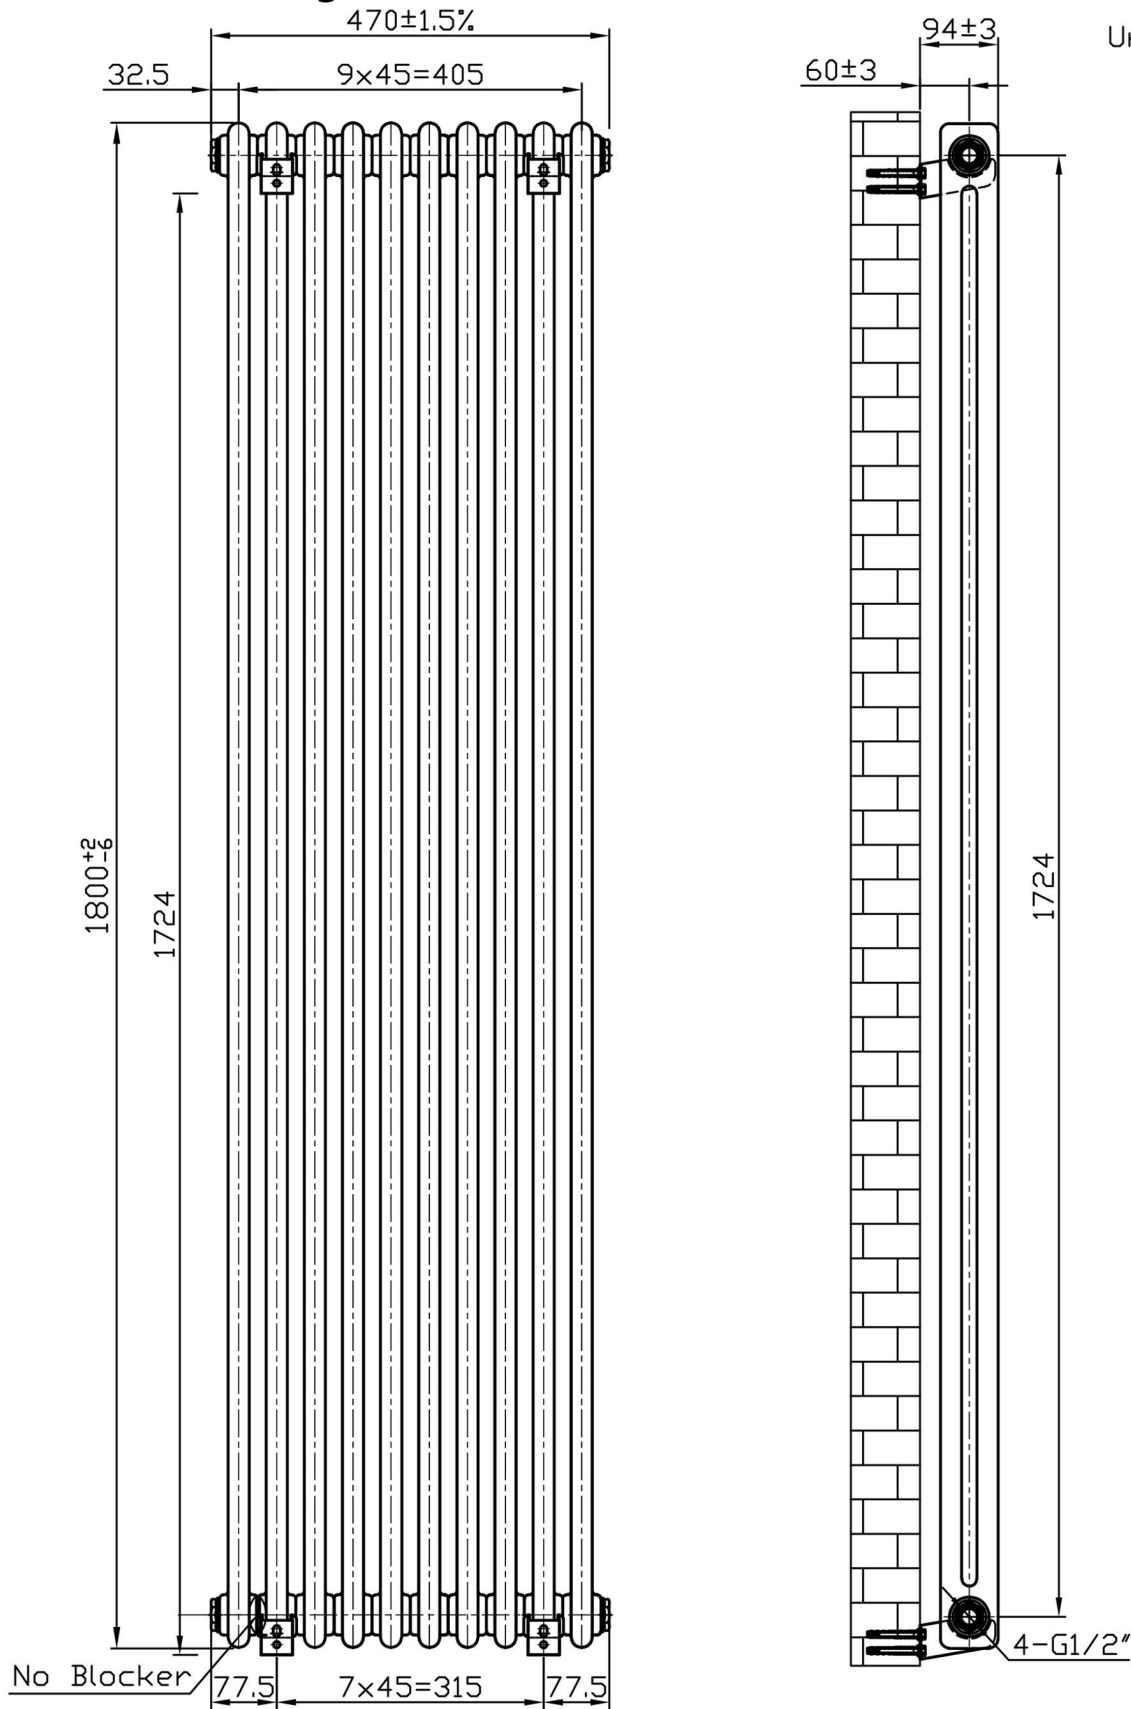

# Imperia 2 Column Vertical 1800 x 470mm. Bare Metal Technical Drawing

Unit: mm

**Eastbrook**   
 Eastbrook Road, Gloucester GL4 3DB  
 Technical Helpline : 01452 317890  
 Mon - Fri / 8am - 5pm  
 Email : [technical@eastbrookco.com](mailto:technical@eastbrookco.com)