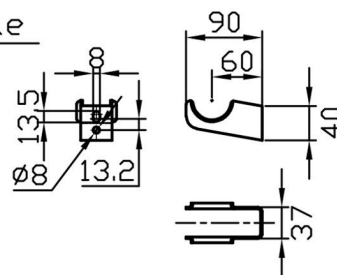

# Imperia 2 Column Vertical 1800 x 470mm. Bare Metal Technical Drawing

Unit: mm

**Eastbrook**   
 Eastbrook Road, Gloucester GL4 3DB  
 Technical Helpline : 01452 317890  
 Mon - Fri / 8am - 5pm  
 Email : [technical@eastbrookco.com](mailto:technical@eastbrookco.com)