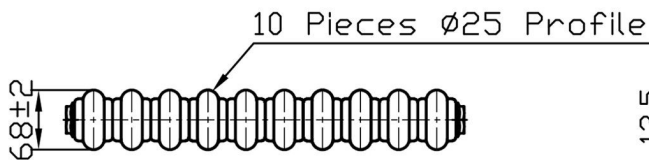

# Imperia 2 Column Vertical 1800 x 470mm. Bare Metal Technical Drawing

Unit: mm

**Eastbrook**   
 Eastbrook Road, Gloucester GL4 3DB  
 Technical Helpline : 01452 317890  
 Mon - Fri / 8am - 5pm  
 Email : [technical@eastbrookco.com](mailto:technical@eastbrookco.com)